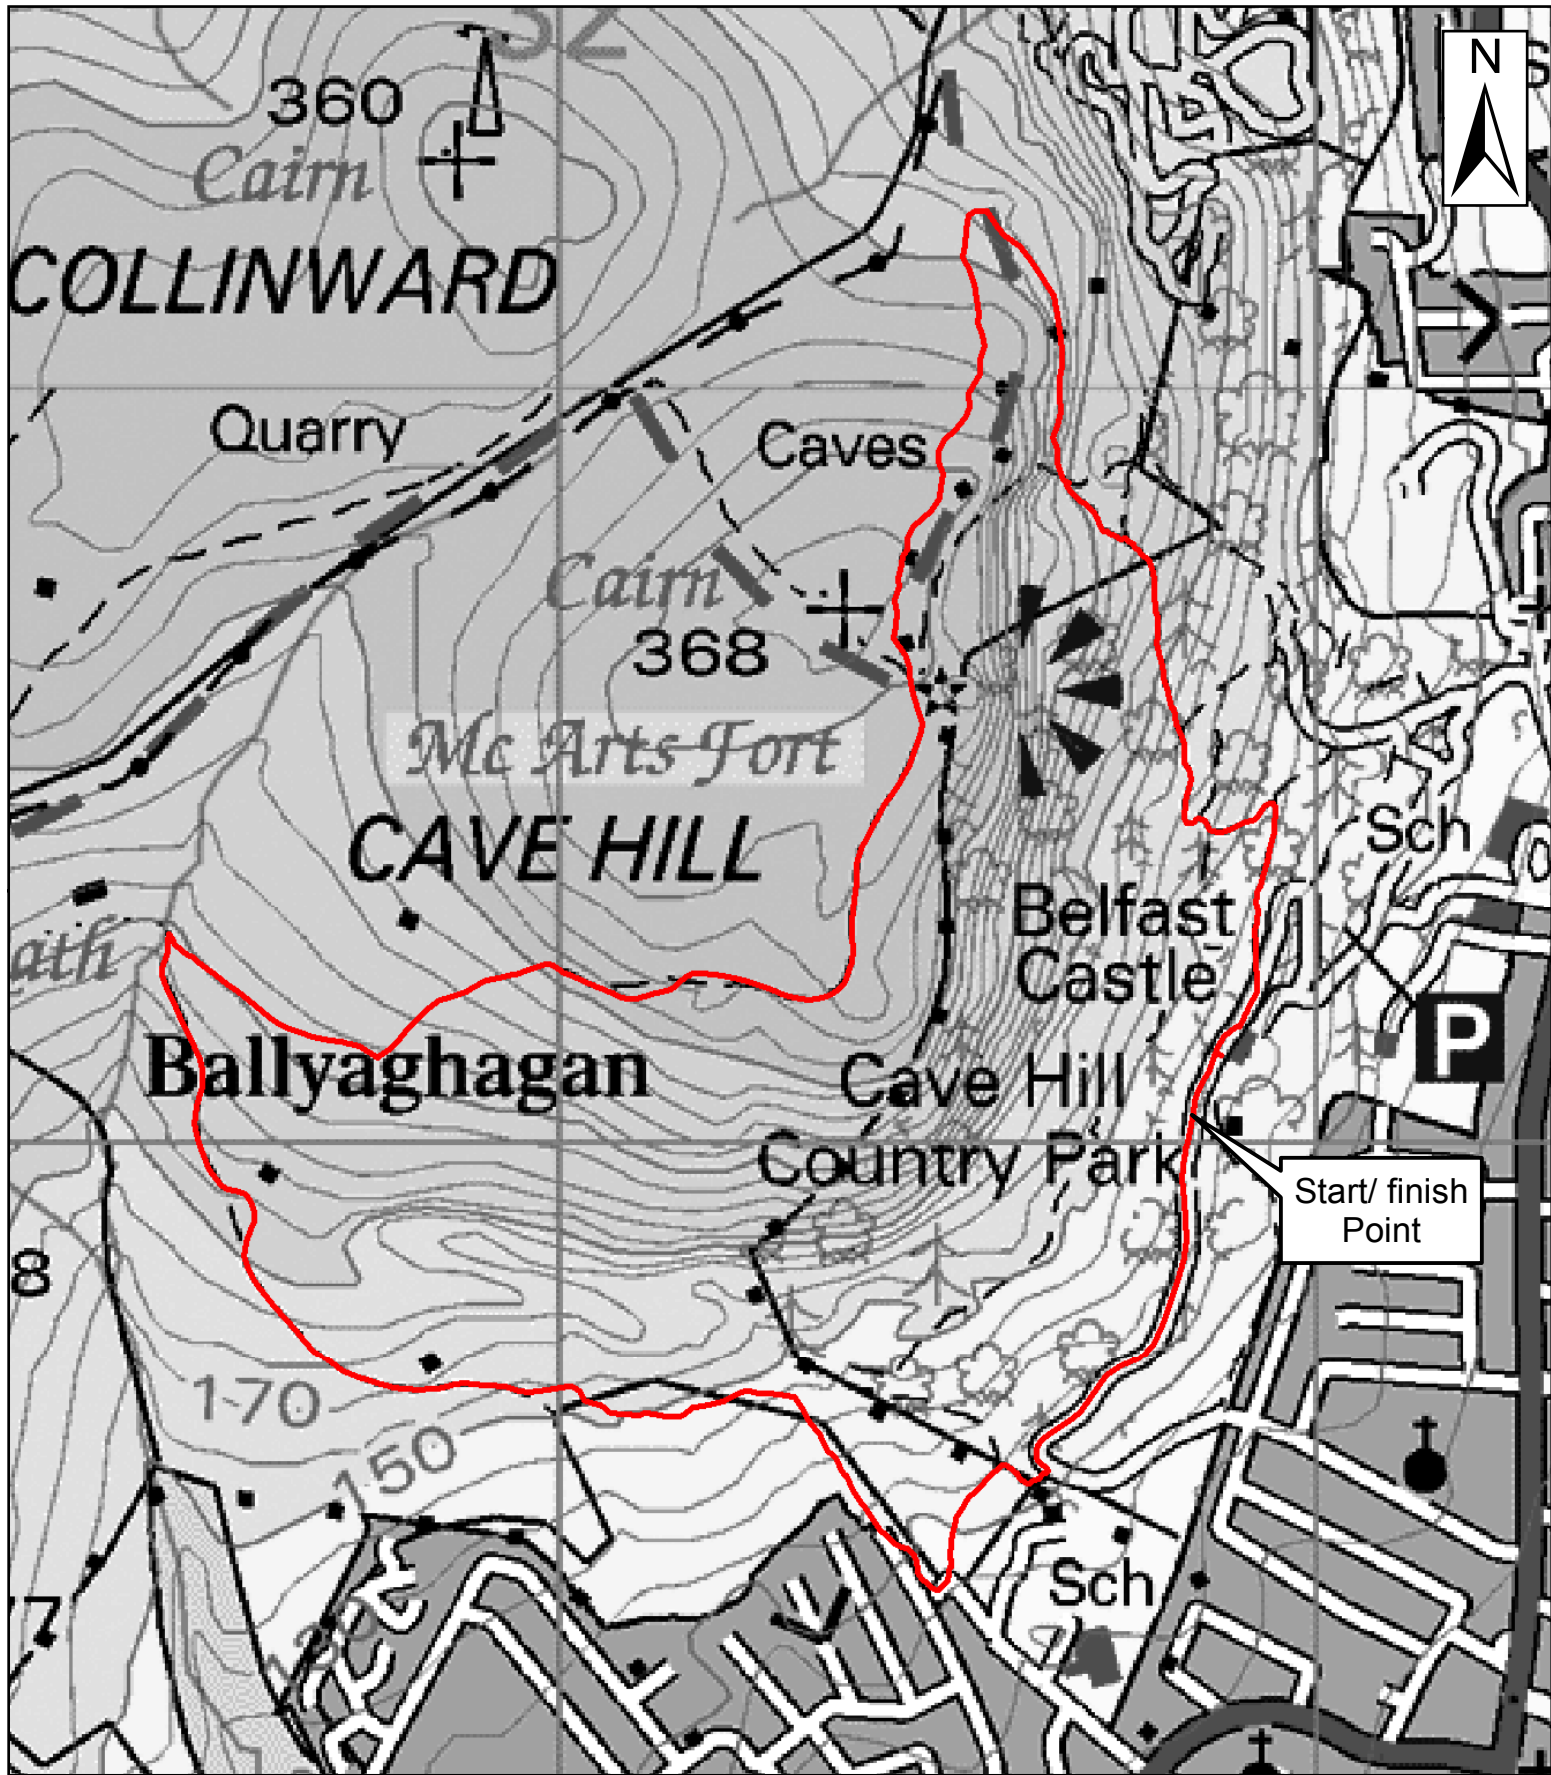

Cave Hill Country Park

1:10,000

0 0.1 0.2 0.4 Kilometers

WalkNI.com
Your definitive guide to walking
in Northern Ireland

This material is based upon Crown Copyright and is reproduced with the permission of Land & Property Services under delegated authority from the Controller of Her Majesty's Stationary Office, Crown Copyright and database rights, EMOU206.2. Northern Ireland Environment Agency Copyright 2012