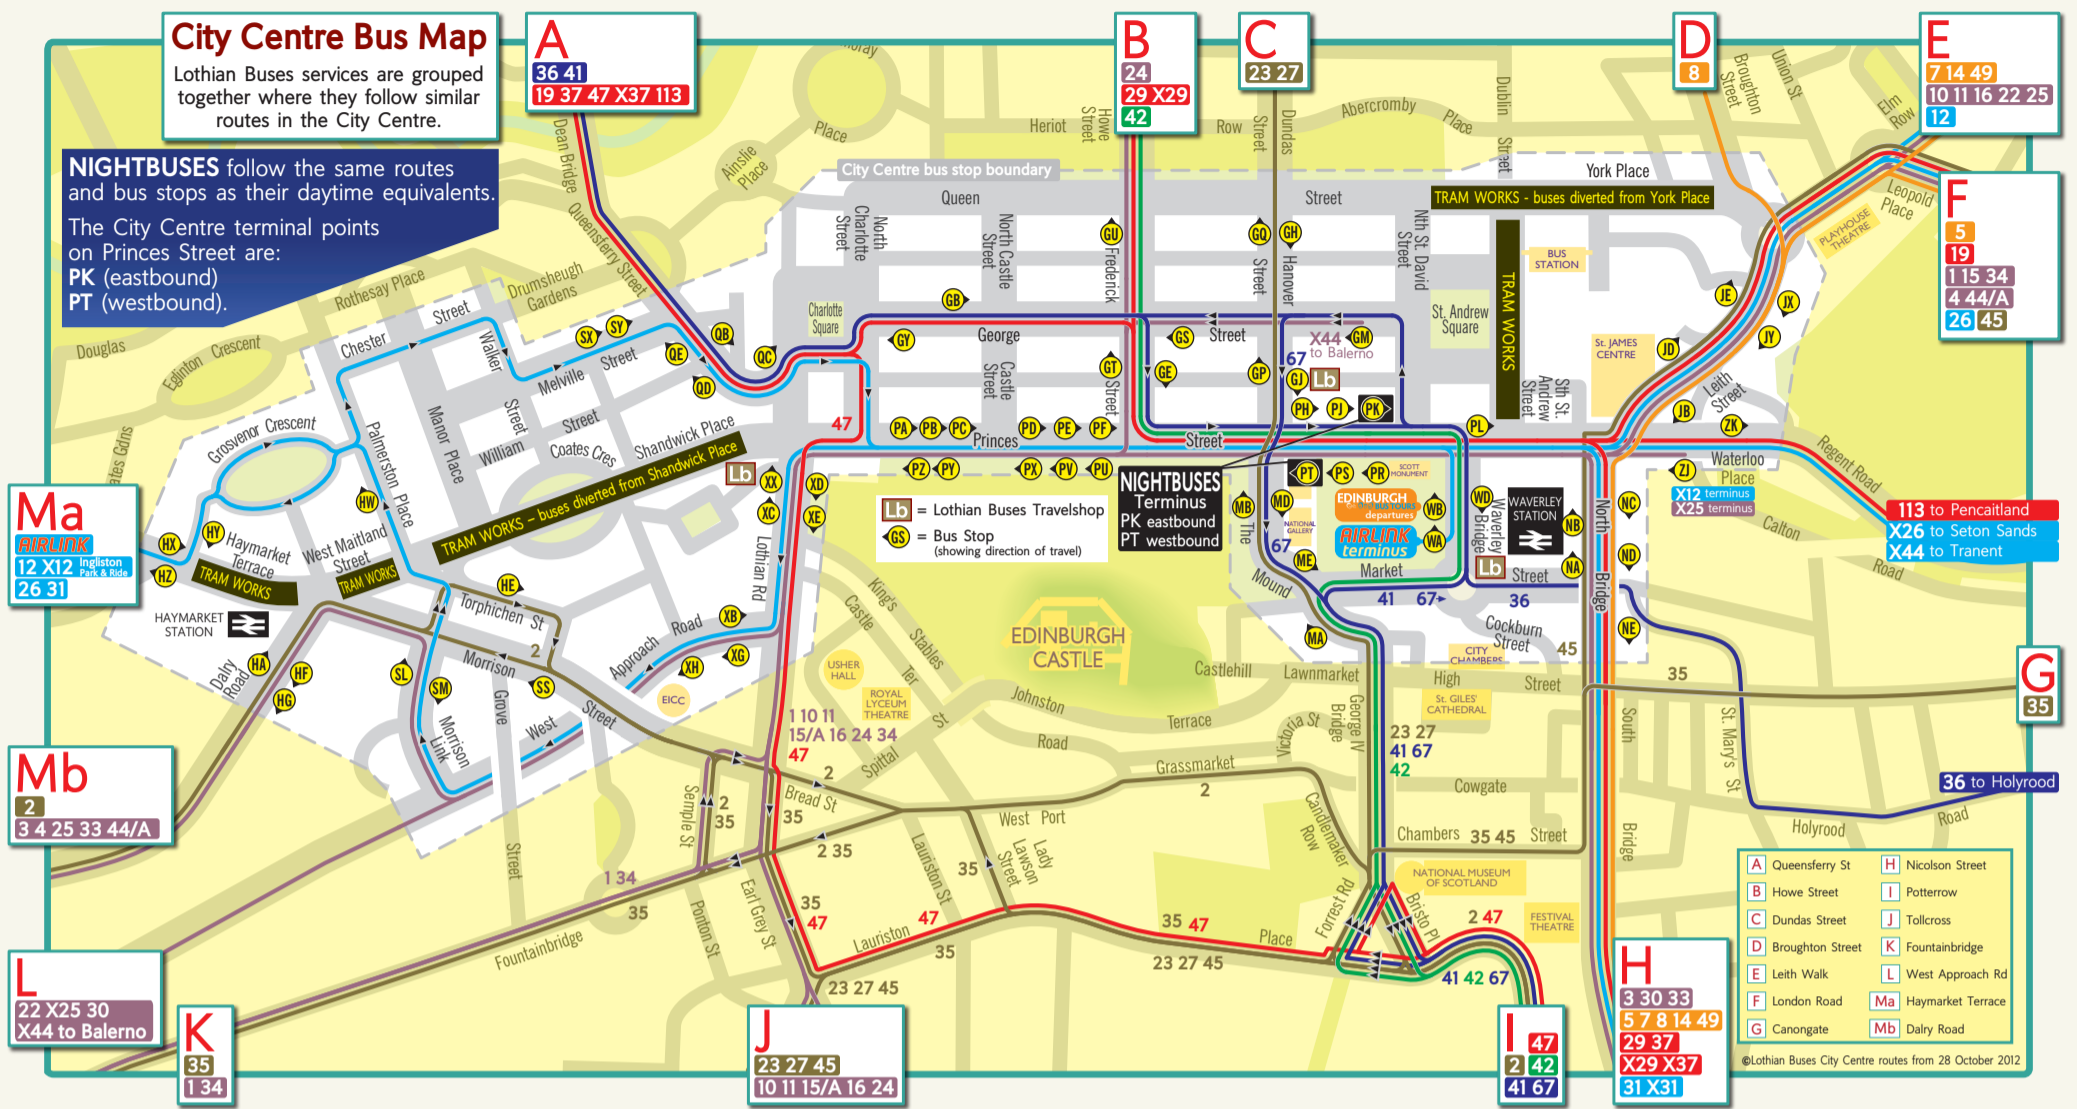

Where to find your bus in Edinburgh City Centre from 28 October 2012

Service	Heading towards	Bus Stop Code
1	Easter Road (foot)	XC PA PE PJ JD
1	Clermiston	JY PT PX XD
2	The Jewel	HA HE
2	Gyle Centre	SS HF
3	Mayfield	HA SM XX PC PH ND
3	Clovenstone	NB PT PX PZ XH SL HF
4	The Jewel	HA SM XC PA PE PK JD
4	Hillend	JY PT PX PZ XH SL HG
5	The Jewel	NA JD
5	Hunter's Tryst	JX JB ND
7	Newhaven	NA JE
7	Royal Infirmary	JX JB NE
8	Muirhouse	NA JE
8	Royal Infirmary	JX JB ND
10	Western Harbour	XC PB PF PL JE
10	Torphin/Bonaly	JY PS PU PY XE
11	Ocean Terminal	XC PB PF PL JE
11	Hyvots Bank	JY PS PU PY XE
12	Seafield	HX SY PB PF PL JE
12	Gyle Centre/Ingliston P&R/Ratho	JY PS PV PY XH HW HY
X12	Waterloo Place	HX SY PB PF PL ZK
X12	Ingliston P&R/Ratho	ZJ PV PY XG HW HZ
14	Muirhouse	NA JE
14	Greendykes	JX JB NC
15	Eastfield	XC PA PE PK JD
15/A	Penicuik	JY (15 only) PS PU PY XE
16	Silverknowes	XC PB PF PL JE
16	Colinton	JY PS PU PY XE
19	King's Road	QB GB GE PJ JD
19	Granton	JY PR GT GY QD
22	Ocean Terminal	XB XC PB PF PL JE
22	Gyle Centre	JY PT PX XD XG
23	Trinity	MA MB GP GQ
23	Greenbank/Glenlockhart	GH GJ MD ME
24	West Granton	XC PD GT GU
24	Royal Infirmary	GE PU PY XE
25	Restalrig	HA SM XC PB PF PL JE
25	Riccarton	JY PT PX PZ XH SL HF
X25	Waterloo Place	XB XC PB PF PL ZK
X25	Riccarton	ZJ PX PZ XG
26	Seton Sands/Tranent	HX SY PA PE PK JD
26	Clerwood	JY PS PV PY XH HW HY

Service	Heading towards	Bus Stop Code
X26	Port Seton	SY PA PE PK ZK then Regent Rd
X26	Haymarket	ZJ PV PY XG HW
27	Silverknowes	MA MB GP GQ
27	Hunter's Tryst	GH GJ MD ME
29/X29	Gorebridge/Mayfield	GE PH ND
29/X29	Silverknowes/Muirhouse	NB PR (29only) GT GU
30	Musselburgh	XB XX PC PH NC
30	Clovenstone	NB PT PX XD XG
31	Bonnyrigg/Polton Mill/Rosewell	HX SX PC PJ NE
31	East Craigs	NB PS PV PY XH HW HY
X31	Bonnyrigg	SX PC PJ NE
X31	Haymarket	NB PV PY XG HW
33	Gorebridge/Dalkeith	HA SM XX PC PH NC
33	Baberton	NB PT PX PZ XH SL HF
34	Ocean Terminal	XC PA PE PJ JD
34	Riccarton	JY PT PX XD
36	Holyrood	QB GB GE WD
36	Ocean Terminal	WB GM GS GY QD
37/X37	Penicuik	QB GB GE PJ NE
37/X37	Silverknowes/Granton	NB PR (37only) GT GY QD
41	King's Buildings/Craighouse	QB GB GE WD
41	Cramond	MA WB GM GS GY QE
42	King's Road	GE WD
42	Davidson's Mains/Craigleith	MA WB PR GT GU
44	Tranent/Wallyford/Whitecraig	HA SM XC PA PE PK JD
44/A	Balerno	JY PT PX PZ XH SL HG
X44	to Tranent	HW SY PA PE PK ZK then Regent Rd
X44	from Tranent to City Centre	ZJ PX PZ XG HW
X44	to Balerno	GM PX PZ XG
X44	from Balerno to City Centre	XB XC PA PE PK GM
45	Riccarton	JX ND
45	Queen Margaret Uni	NA JD
47	Penicuik	QB XE
47	Granton	XC QD
49	The Jewel	NA JE
49	Rosewell	JX JB NC
67	Bush	GM GJ MD ME
67	St. Andrew Square	MA WB GM
113 (ELB)	Pencaitland	QB GB GE PK ZK then Regent Rd
113 (ELB)	Western General Hospital	ZJ PR GT GY QD
AIRLINK	From Edinburgh Airport drop off at:	HX QC PD WA
AIRLINK	To Edinburgh Airport	WA XD HZ

0131 555 6363

Lothian
buses.com